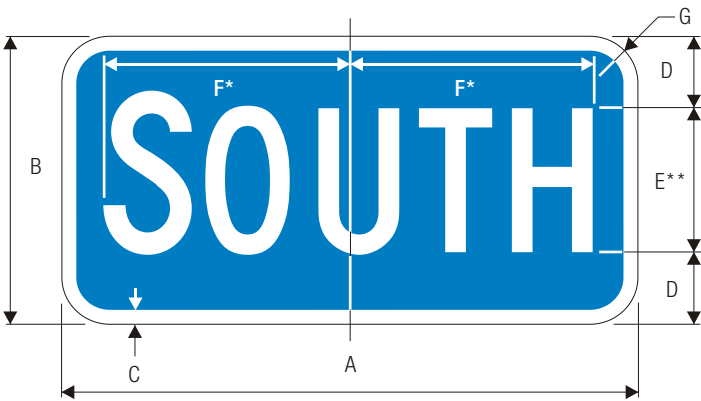

**M3-3**  
CARDINAL DIRECTION AUXILIARY

A	B	C	D
24	12	.375	.625
30	15	.5	.75
E	F	G	H
3	6 C	10.207	1.5
3.5	8 C	12.729	1.875

\*Reduce to fit for 30" size.  
\*\*Make first letter 10% larger.

COLORS: LEGEND —BLACK  
BACKGROUND —WHITE (RETROREFLECTIVE)

**M3-4**  
CARDINAL DIRECTION AUXILIARY

A	B	C	D
24	12	.375	.625
30	15	.5	.75
E	F	G	H
75	6 C	8.046	1.5
87.5	8 C	10.728	1.875

**M3-3 (INTERSTATE)**  
CARDINAL DIRECTION AUXILIARY

A	B	C	D
24	12	.5	3
30	15	.75	3.5
E	F	G	
6 C	10.207	1.5	
8 C	12.729	1.875	

\*Reduce to fit for 30" mm size.  
\*\*Make first letter 10% larger.

COLORS: LEGEND —WHITE (RETROREFLECTIVE)  
BACKGROUND —BLUE (RETROREFLECTIVE)

**M3-4 (INTERSTATE)**  
CARDINAL DIRECTION AUXILIARY

A	B	C	D
24	12	.5	3
30	15	.75	3.5
E	F	G	
6 C	8.046	1.5	
8 C	10.728	1.875	