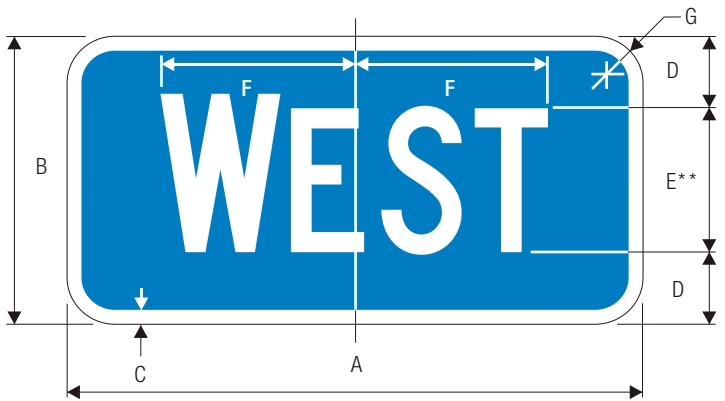

**M3-3**  
CARDINAL DIRECTION AUXILIARY

A	B	C	D
24	12	.375	.625
30	15	.5	.75
E	F	G	H
3	6 C	10.207	1.5
3.5	8 C	12.729	1.875

\*Reduce to fit for 30" size.  
\*\*Make first letter 10% larger.

COLORS: LEGEND —BLACK  
BACKGROUND —WHITE (RETROREFLECTIVE)

**M3-4**  
CARDINAL DIRECTION AUXILIARY

A	B	C	D
24	12	.375	.625
30	15	.5	.75
E	F	G	H
75	6 C	8.046	1.5
87.5	8 C	10.728	1.875

**M3-3 (INTERSTATE)**  
CARDINAL DIRECTION AUXILIARY

A	B	C	D
24	12	.5	3
30	15	.75	3.5
E	F	G	
6 C	10.207	1.5	
8 C	12.729	1.875	

\*Reduce to fit for 30" mm size.  
\*\*Make first letter 10% larger.

COLORS: LEGEND —WHITE (RETROREFLECTIVE)  
BACKGROUND —BLUE (RETROREFLECTIVE)

**M3-4 (INTERSTATE)**  
CARDINAL DIRECTION AUXILIARY

A	B	C	D
24	12	.5	3
30	15	.75	3.5
E	F	G	
6 C	8.046	1.5	
8 C	10.728	1.875	