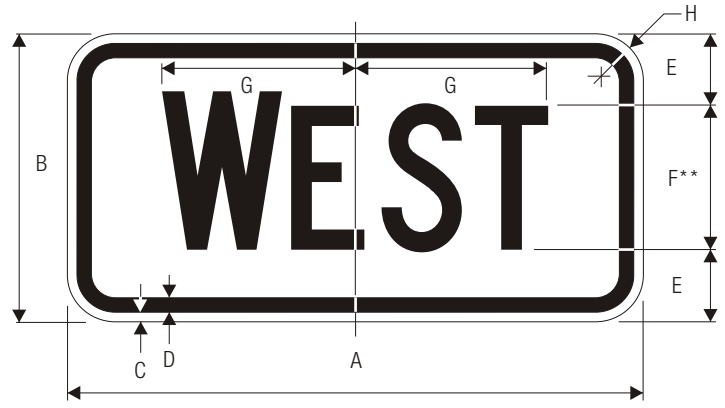

**M3-3**  
CARDINAL DIRECTION AUXILIARY

A	B	C	D
24	12	.375	.625
30	15	.5	.75
E	F	G	H
3	6 C	10.207	1.5
3.5	8 C	12.729	1.875

\*Reduce to fit for 30" size.  
\*\*Make first letter 10% larger.

COLORS: LEGEND —BLACK  
BACKGROUND —WHITE (RETROREFLECTIVE)

**M3-4**  
CARDINAL DIRECTION AUXILIARY

A	B	C	D
24	12	.375	.625
30	15	.5	.75
E	F	G	H
75	6 C	8.046	1.5
87.5	8 C	10.728	1.875

**M3-3 (INTERSTATE)**  
CARDINAL DIRECTION AUXILIARY

A	B	C	D
24	12	.5	3
30	15	.75	3.5
E	F	G	
6 C	10.207	1.5	
8 C	12.729	1.875	

\*Reduce to fit for 30" mm size.  
\*\*Make first letter 10% larger.

COLORS: LEGEND —WHITE (RETROREFLECTIVE)  
BACKGROUND —BLUE (RETROREFLECTIVE)

**M3-4 (INTERSTATE)**  
CARDINAL DIRECTION AUXILIARY

A	B	C	D
24	12	.5	3
30	15	.75	3.5
E	F	G	
6 C	8.046	1.5	
8 C	10.728	1.875	